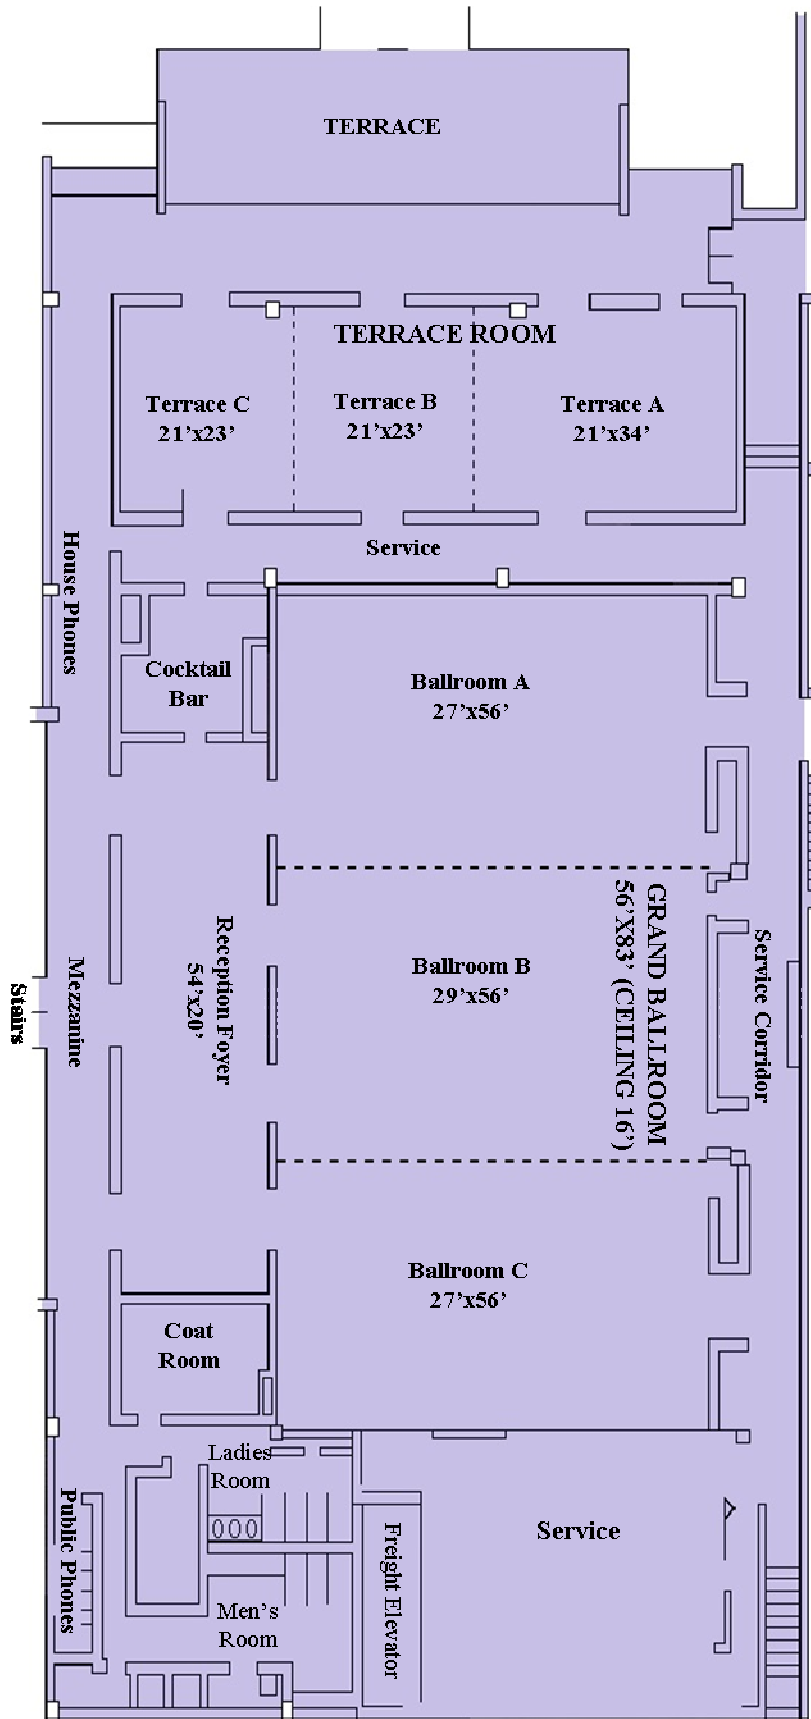

Breakout Rooms